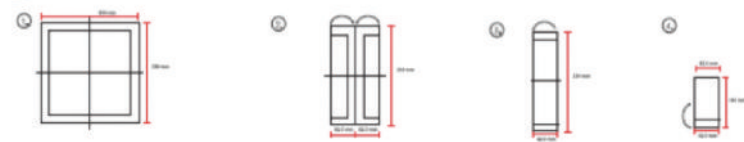

Types of Folding

A 4 Folded (Standard) : ALL SIZES

B 8 Folded (Standard) : ALL SIZES

C 8 Folded (GT Folded) : ALL SIZES

D 8 Folded (Vacuum) : ALL SIZES

Types of Embossments

4 FOLDED

8 FOLDED

Full Border Emboss

24 x 24cm x 1 Ply	Unprint, Print 1-2 Colours
33 x 33cm x 1 Ply	Print, 1-4 Colours
20 x 22cm x 1 Ply	Unprint, Print 1-4 Colours
33 x 33cm x 2 Ply	Print, 1-4 Colours + Full Area
40 x 40cm x 2 Ply	Unprint, Print 3 Colours
40 x 40cm x 1 Ply	Unprint, Print 1-3 Colours