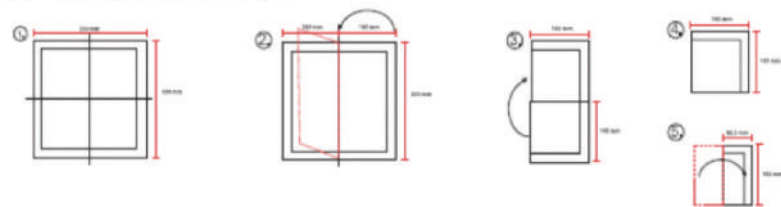

Types of Folding

A 4 Folded (Standard) : ALL SIZES

B 8 Folded (Standard) : ALL SIZES

C 8 Folded (GT Folded) : ALL SIZES

D 8 Folded (Vacuum) : ALL SIZES

Types of Embossments

4 FOLDED

8 FOLDED

Full Border Emboss

24 x 24cm x 1 Ply	Unprint, Print 1-2 Colours
33 x 33cm x 1 Ply	Print, 1-4 Colours
20 x 22cm x 1 Ply	Unprint, Print 1-4 Colours
33 x 33cm x 2 Ply	Print, 1-4 Colours + Full Area
40 x 40cm x 2 Ply	Unprint, Print 3 Colours
40 x 40cm x 1 Ply	Unprint, Print 1-3 Colours